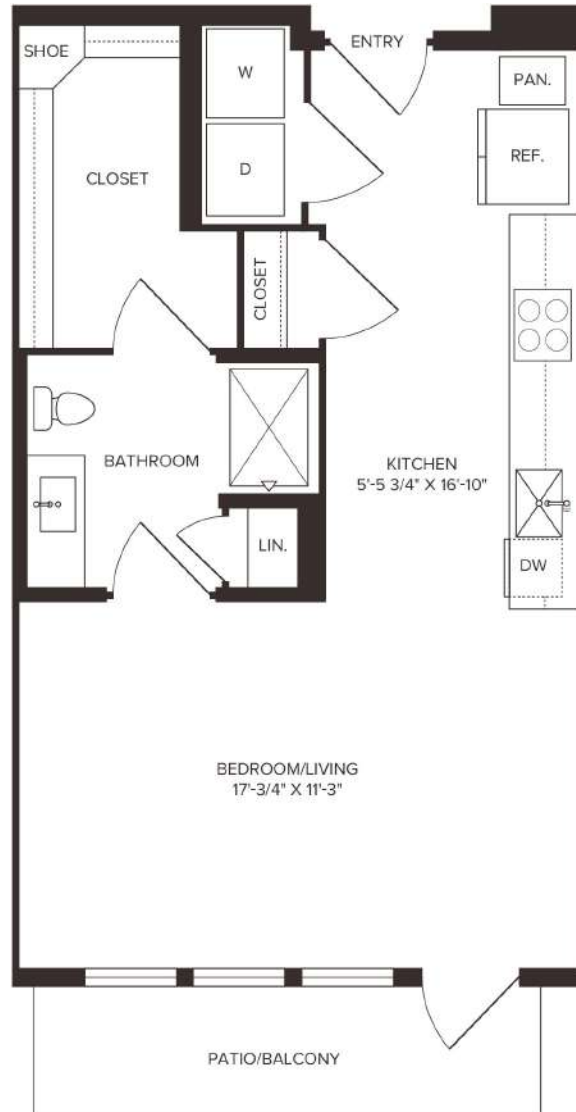

# S2

STUDIO / 1 BATH

# 533

SQ. FT.

the  
Bohème

1207 North Zang Boulevard | Dallas, TX 75203

[www.liveatboheme.com](http://www.liveatboheme.com)

*Floor plans are artist's rendering. All dimensions are approximate. Actual product and specifications may vary in dimension or detail. Not all features are available in every apartment. Prices and availability are subject to change. Please see a representative for details.*