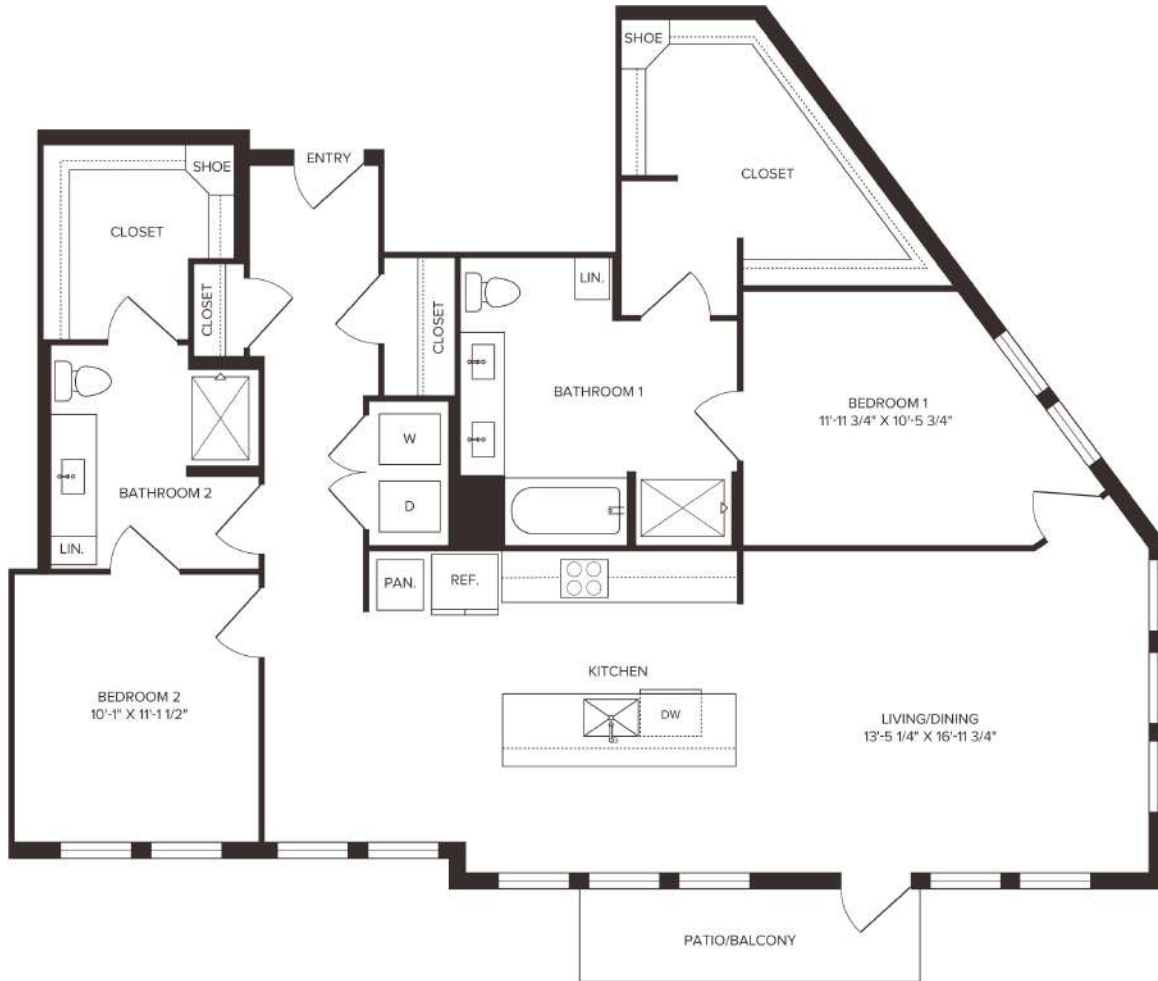

# B5

2 BED / 2 BATH

# 1358

SQ. FT.

the  
Bohème

1207 North Zang Boulevard | Dallas, TX 75203

[www.liveatboheme.com](http://www.liveatboheme.com)

*Floor plans are artist's rendering. All dimensions are approximate. Actual product and specifications may vary in dimension or detail. Not all features are available in every apartment. Prices and availability are subject to change. Please see a representative for details.*