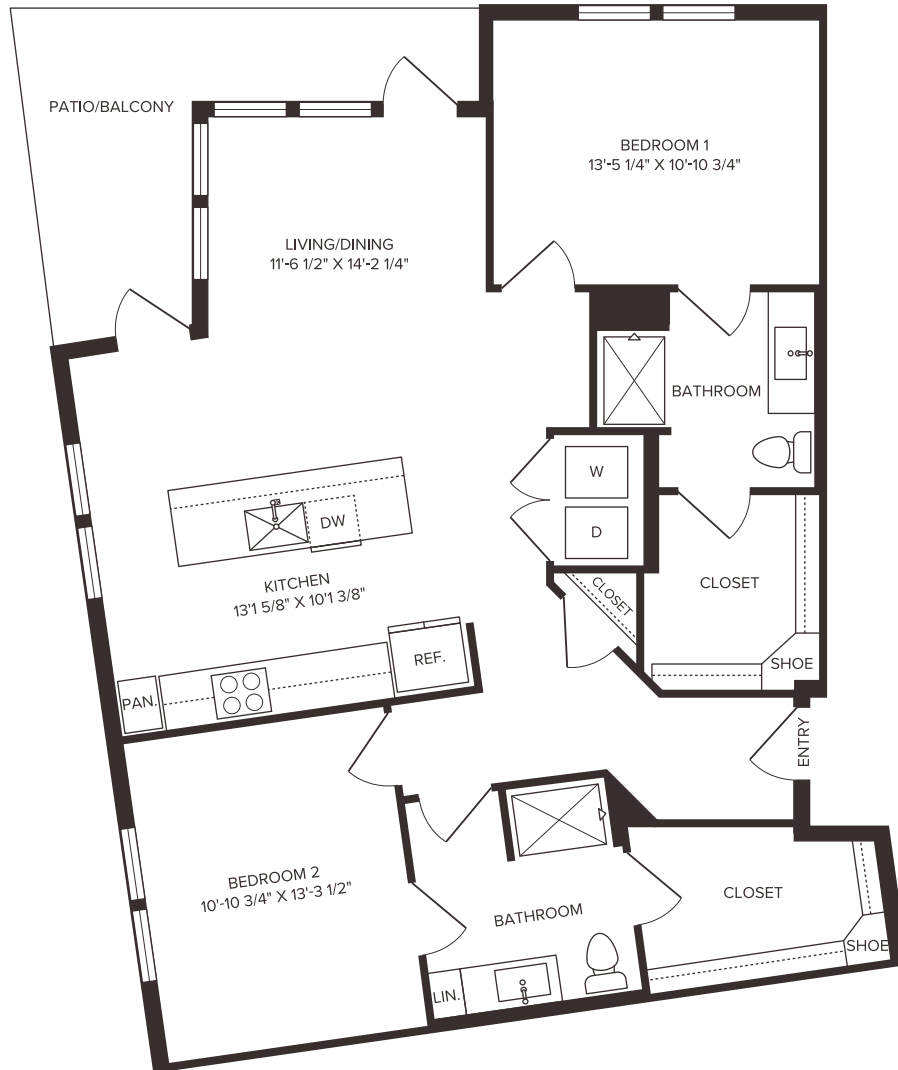

B3

2 BED / 2 BATH

1189

SQ. FT.

the
Bohème

1207 North Zang Boulevard | Dallas, TX 75203

www.liveatboheme.com

Floor plans are artist's rendering. All dimensions are approximate. Actual product and specifications may vary in dimension or detail. Not all features are available in every apartment. Prices and availability are subject to change. Please see a representative for details.