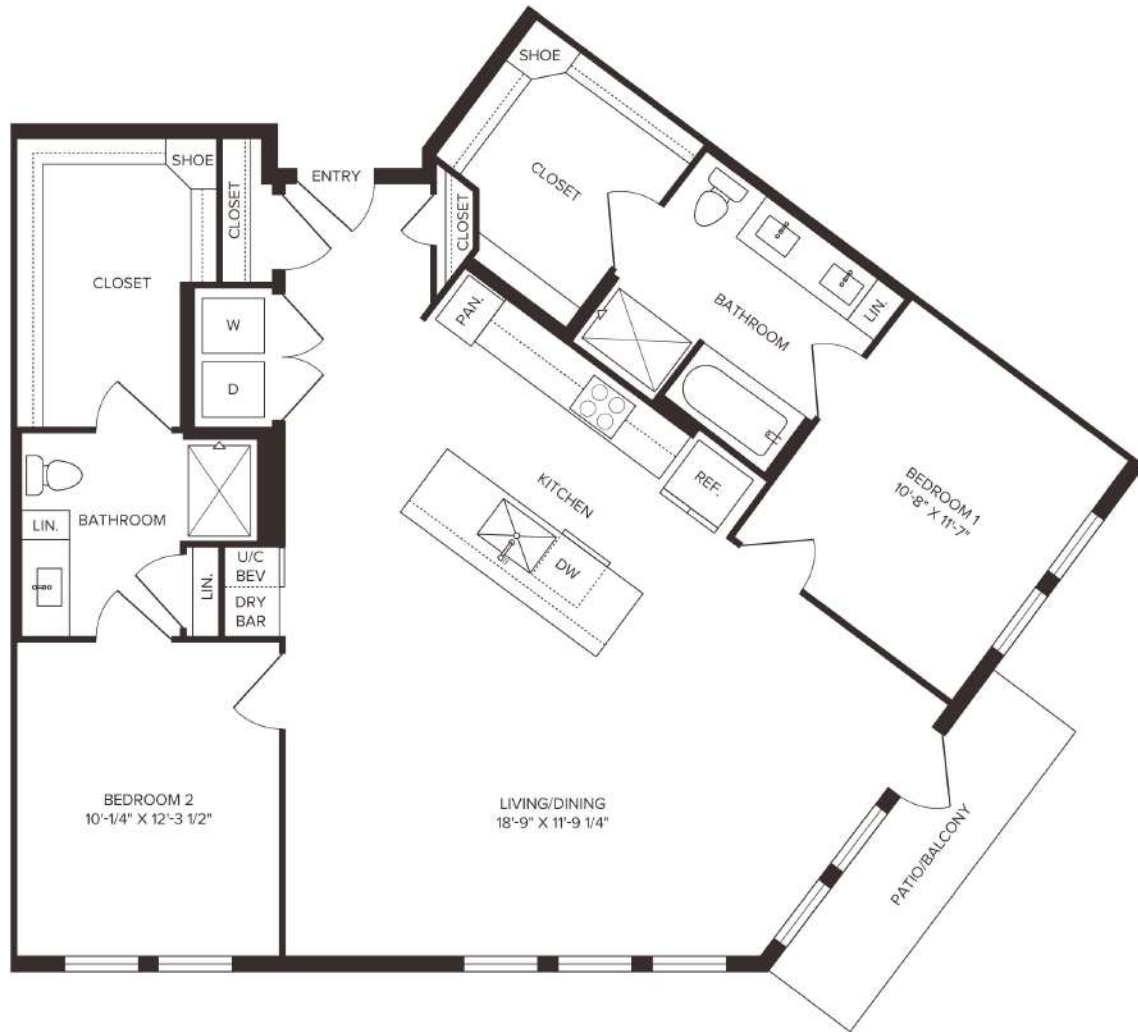

B3.3

2 BED / 2 BATH

1248

SQ. FT.

the
Bohème

1207 North Zang Boulevard | Dallas, TX 75203

www.liveatboheme.com

Floor plans are artist's rendering. All dimensions are approximate. Actual product and specifications may vary in dimension or detail. Not all features are available in every apartment. Prices and availability are subject to change. Please see a representative for details.