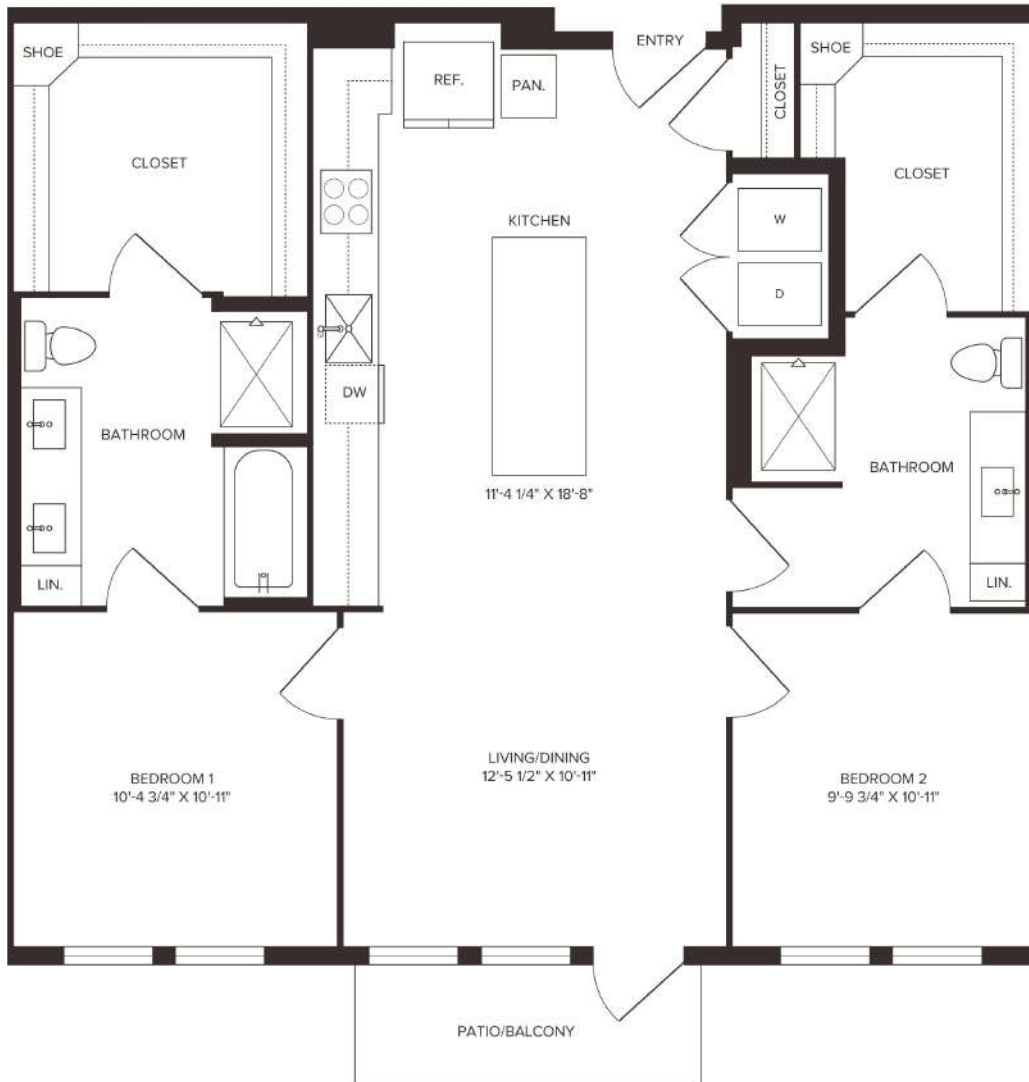

# B2

2 BED / 2 BATH

# 1076

SQ. FT.

the  
Bohème

1207 North Zang Boulevard | Dallas, TX 75203

[www.liveatboheme.com](http://www.liveatboheme.com)

*Floor plans are artist's rendering. All dimensions are approximate. Actual product and specifications may vary in dimension or detail. Not all features are available in every apartment. Prices and availability are subject to change. Please see a representative for details.*