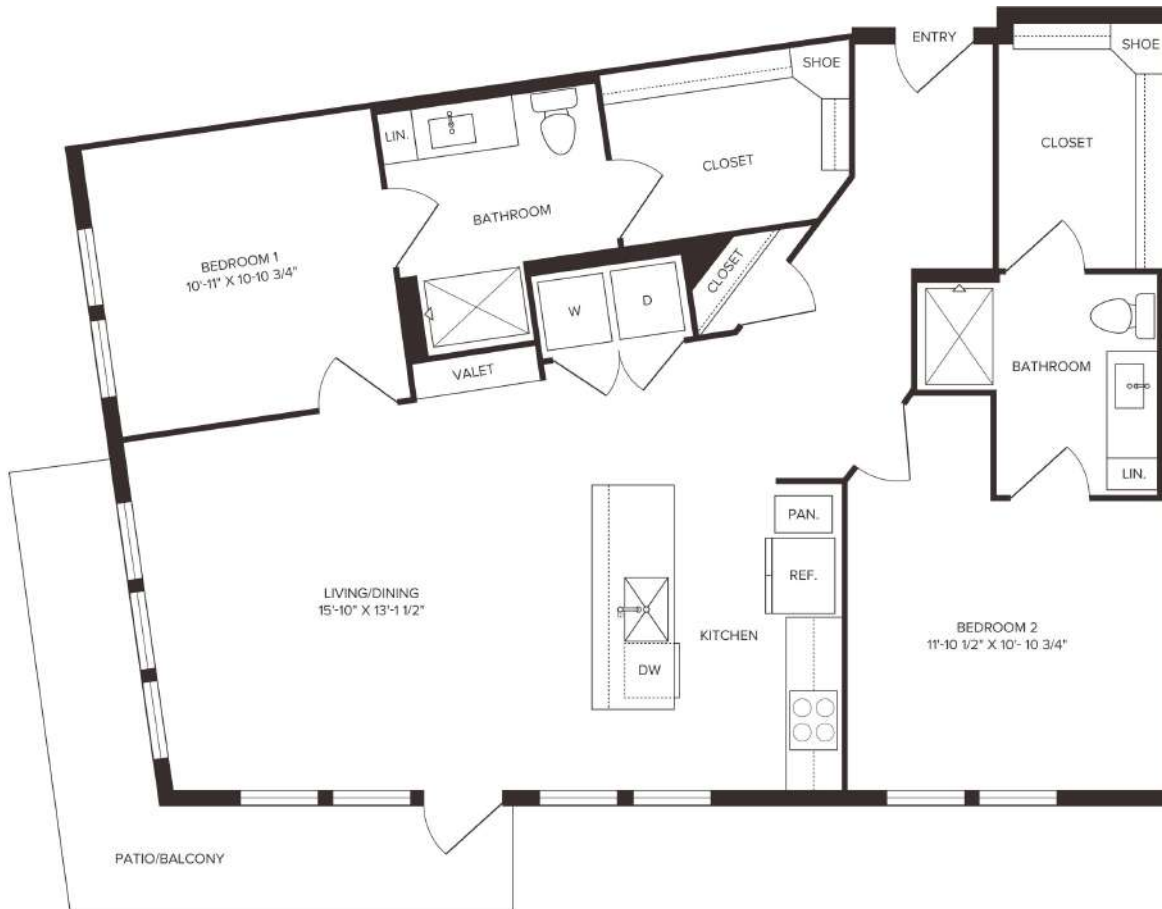

B2.1

2 BED / 2 BATH

1130

SQ. FT.

the
Bohème

1207 North Zang Boulevard | Dallas, TX 75203

www.liveatboheme.com

Floor plans are artist's rendering. All dimensions are approximate. Actual product and specifications may vary in dimension or detail. Not all features are available in every apartment. Prices and availability are subject to change. Please see a representative for details.