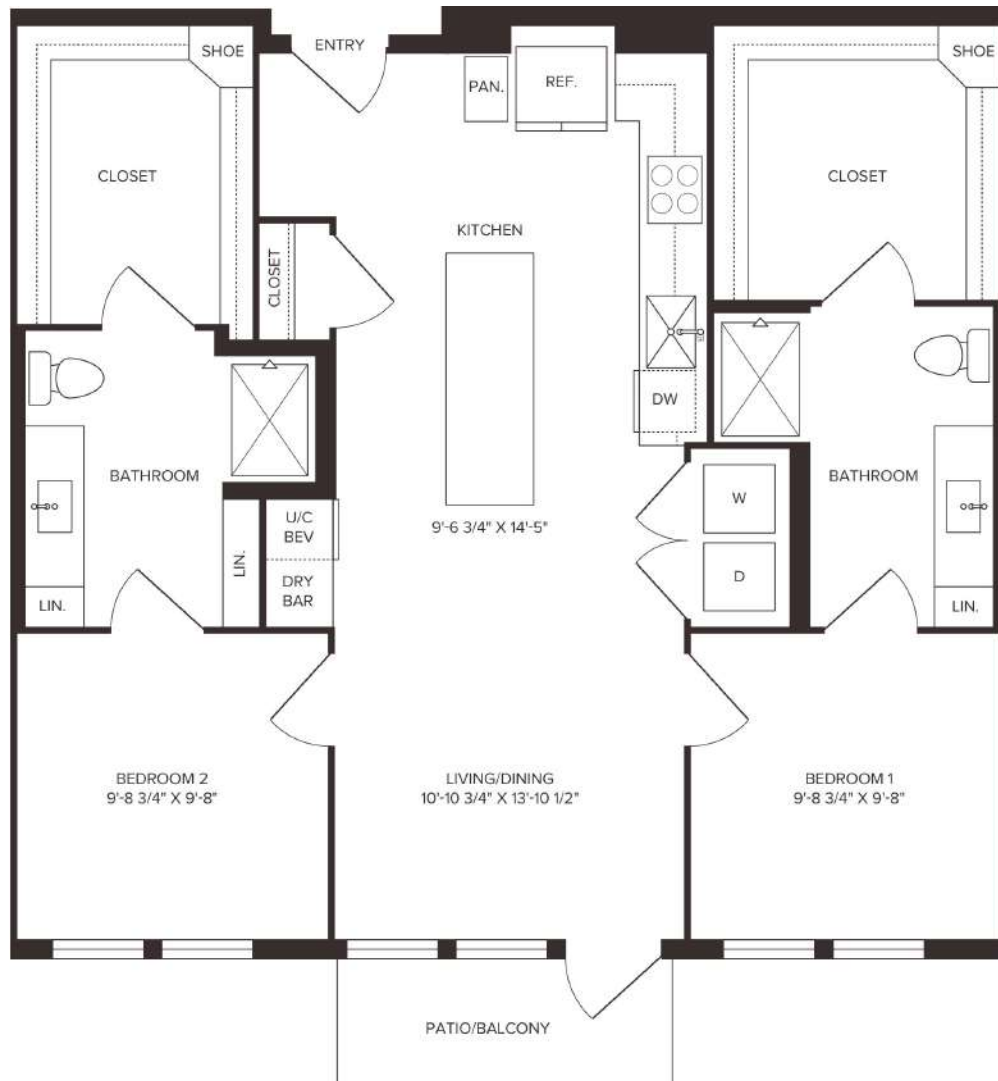

B1

2 BED / 2 BATH

960

SQ. FT.

the
Bohème

1207 North Zang Boulevard | Dallas, TX 75203

www.liveatboheme.com

Floor plans are artist's rendering. All dimensions are approximate. Actual product and specifications may vary in dimension or detail. Not all features are available in every apartment. Prices and availability are subject to change. Please see a representative for details.