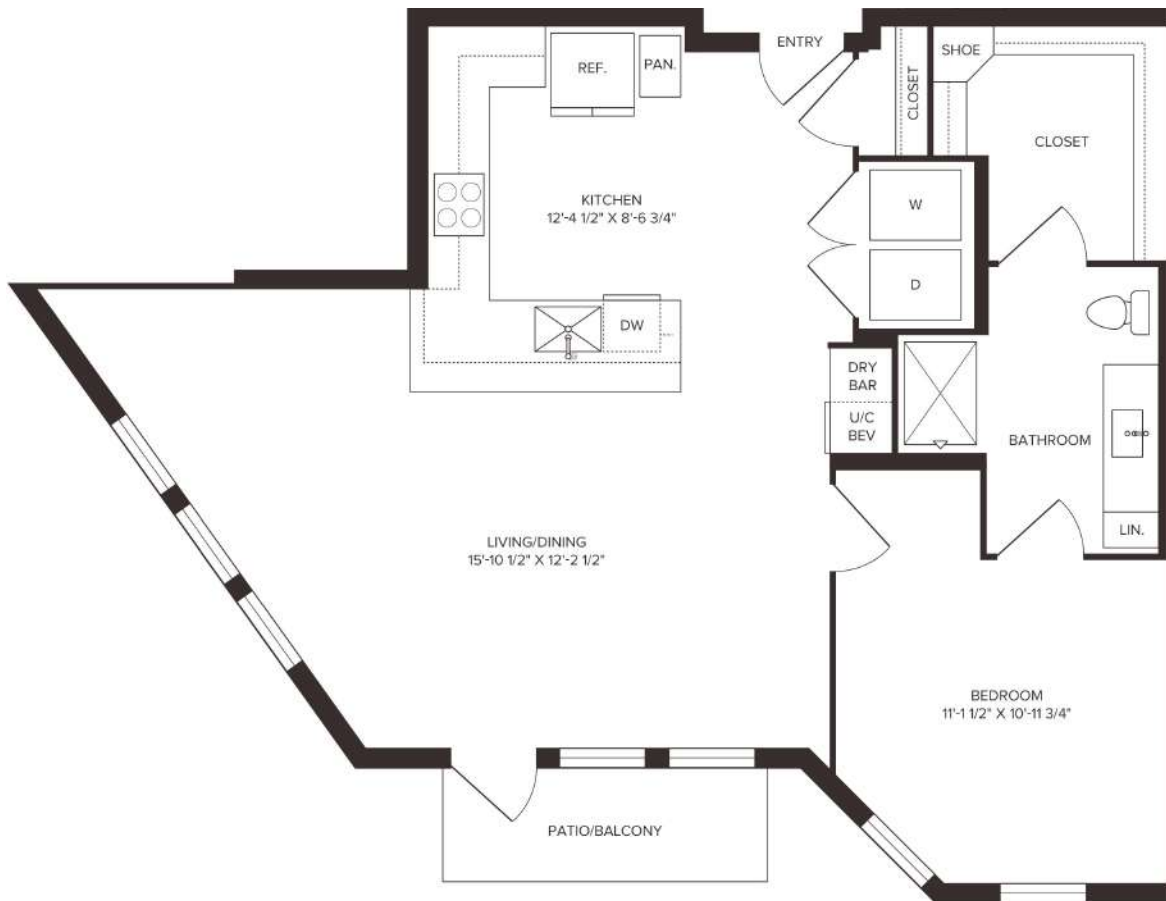

A8.1

1 BED / 1 BATH

851

SQ. FT.

the
Bohème

1207 North Zang Boulevard | Dallas, TX 75203

www.liveatboheme.com

Floor plans are artist's rendering. All dimensions are approximate. Actual product and specifications may vary in dimension or detail. Not all features are available in every apartment. Prices and availability are subject to change. Please see a representative for details.