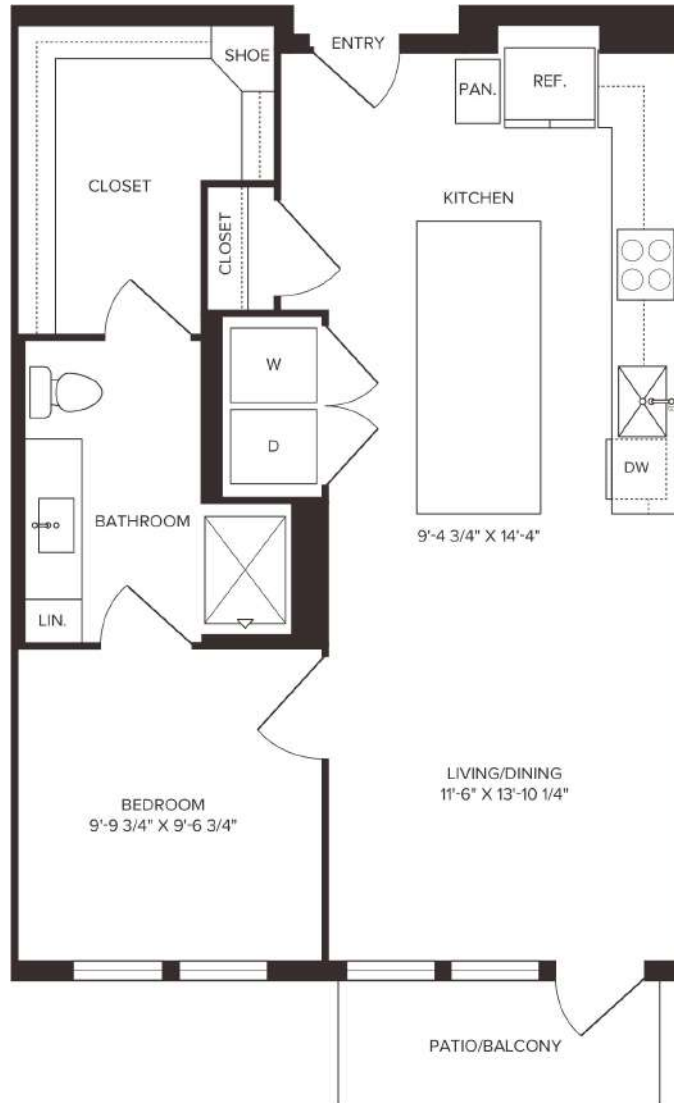

A3

1 BED / 1 BATH

673

SQ. FT.

the
Bohème

1207 North Zang Boulevard | Dallas, TX 75203

www.liveatboheme.com

Floor plans are artist's rendering. All dimensions are approximate. Actual product and specifications may vary in dimension or detail. Not all features are available in every apartment. Prices and availability are subject to change. Please see a representative for details.