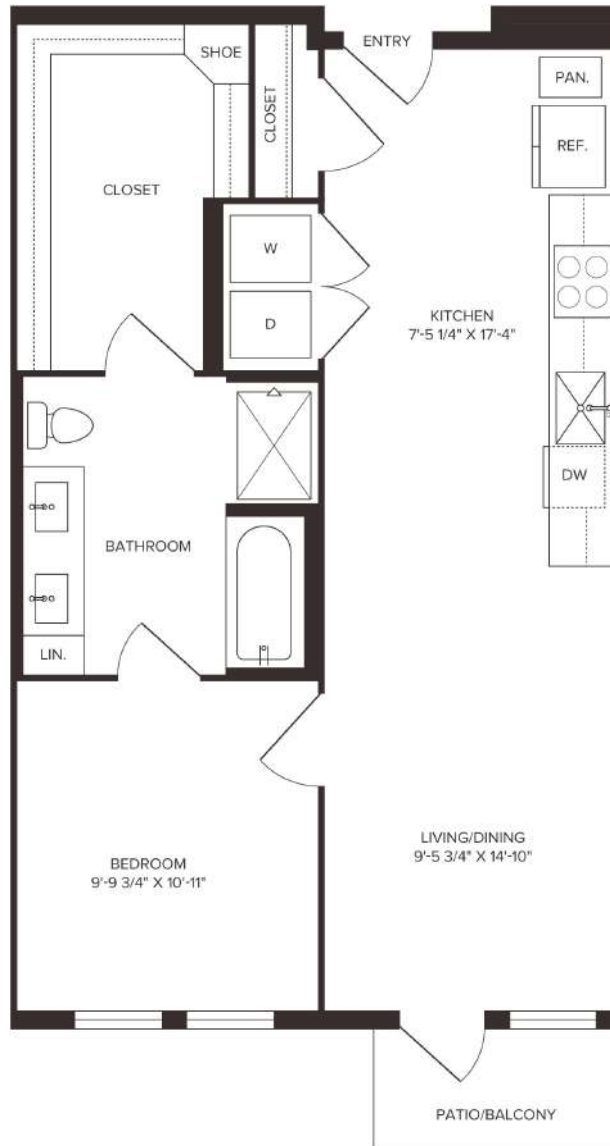

A3.5

1 BED / 1 BATH

695

SQ. FT.

the
Bohème

1207 North Zang Boulevard | Dallas, TX 75203

www.liveatboheme.com

Floor plans are artist's rendering. All dimensions are approximate. Actual product and specifications may vary in dimension or detail. Not all features are available in every apartment. Prices and availability are subject to change. Please see a representative for details.