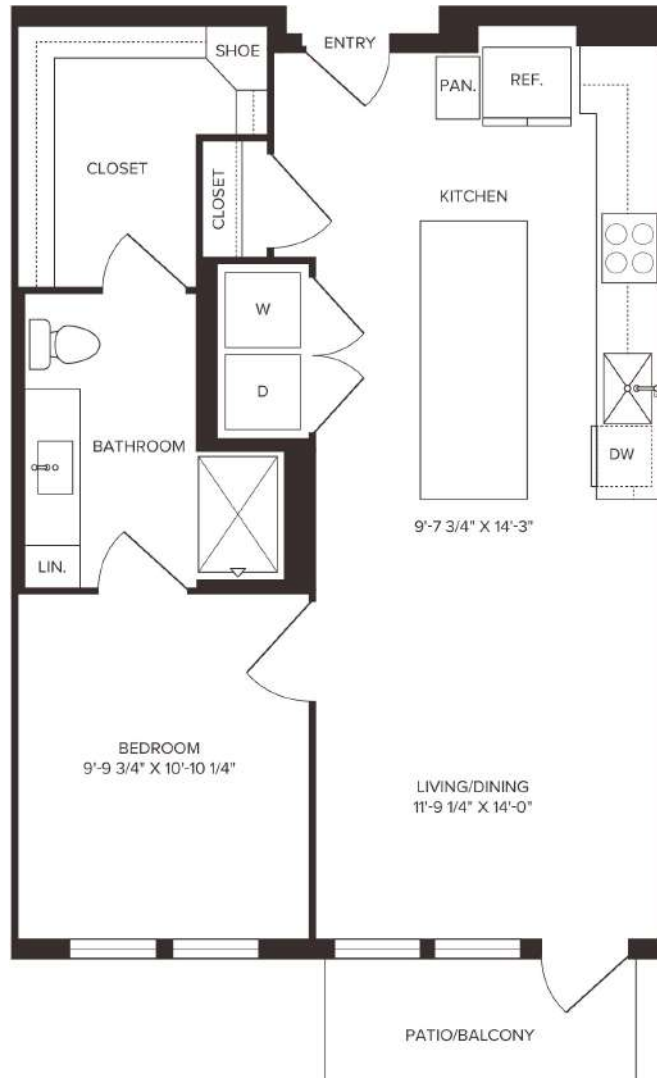

A3.4

1 BED / 1 BATH

683

SQ. FT.

the
Bohème

1207 North Zang Boulevard | Dallas, TX 75203

www.liveatboheme.com

Floor plans are artist's rendering. All dimensions are approximate. Actual product and specifications may vary in dimension or detail. Not all features are available in every apartment. Prices and availability are subject to change. Please see a representative for details.