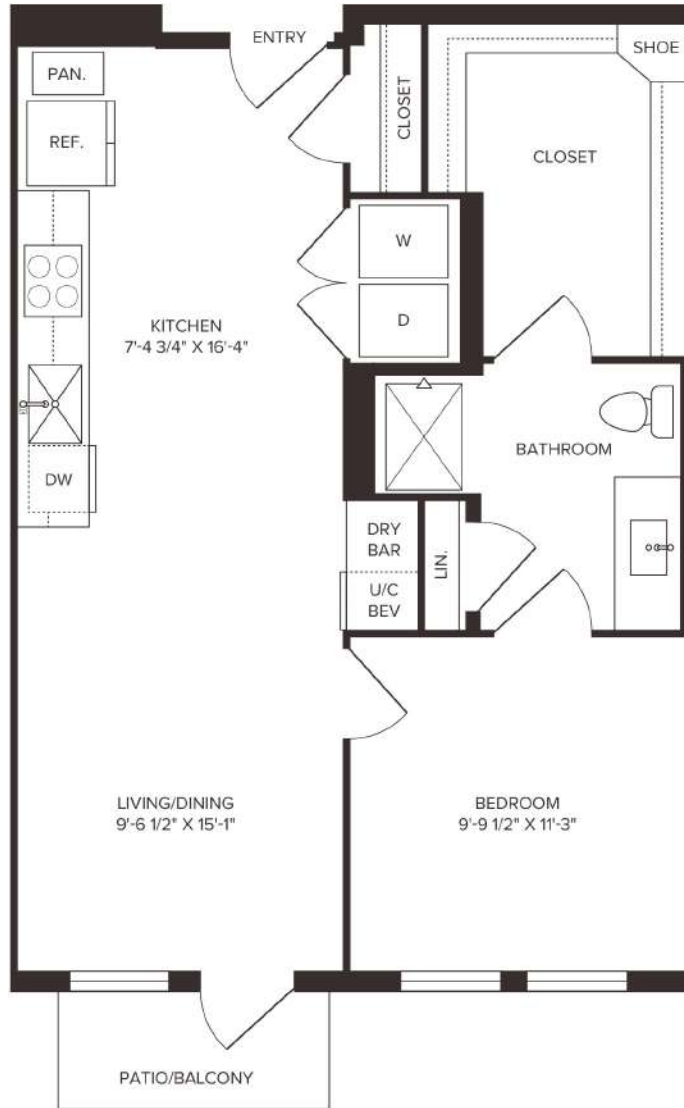

# A3.3

1 BED / 1 BATH

# 678

SQ. FT.

the  
Bohème

1207 North Zang Boulevard | Dallas, TX 75203

[www.liveatboheme.com](http://www.liveatboheme.com)

*Floor plans are artist's rendering. All dimensions are approximate. Actual product and specifications may vary in dimension or detail. Not all features are available in every apartment. Prices and availability are subject to change. Please see a representative for details.*