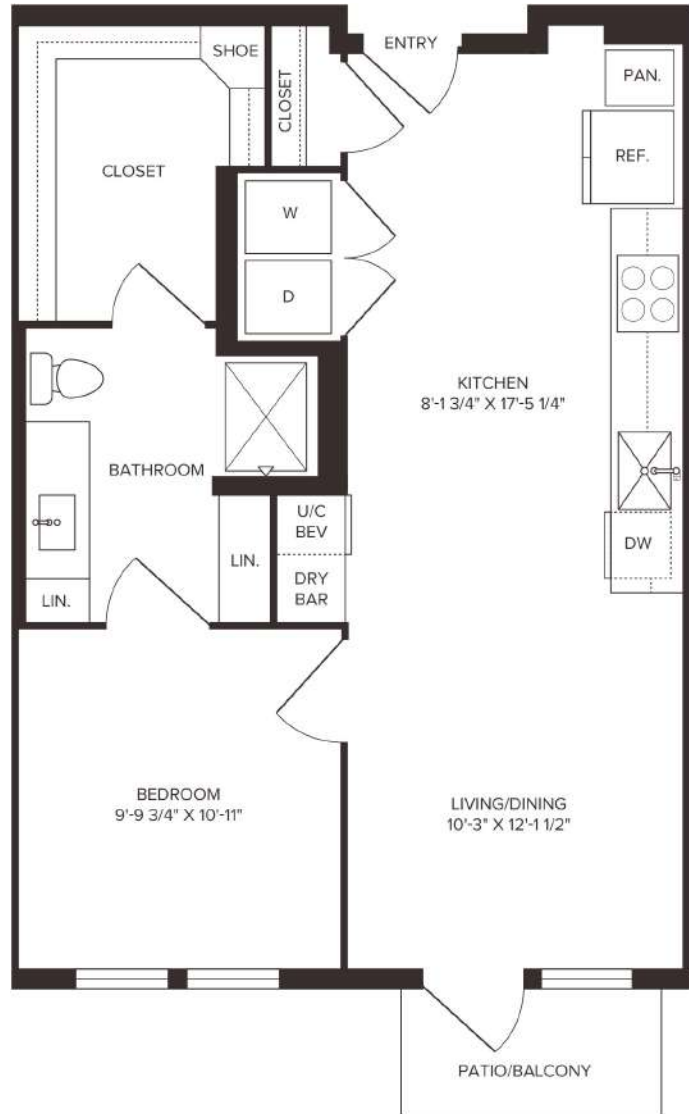

# A3.2

1 BED / 1 BATH

# 681

SQ. FT.

the  
Bohème

1207 North Zang Boulevard | Dallas, TX 75203

[www.liveatboheme.com](http://www.liveatboheme.com)

*Floor plans are artist's rendering. All dimensions are approximate. Actual product and specifications may vary in dimension or detail. Not all features are available in every apartment. Prices and availability are subject to change. Please see a representative for details.*