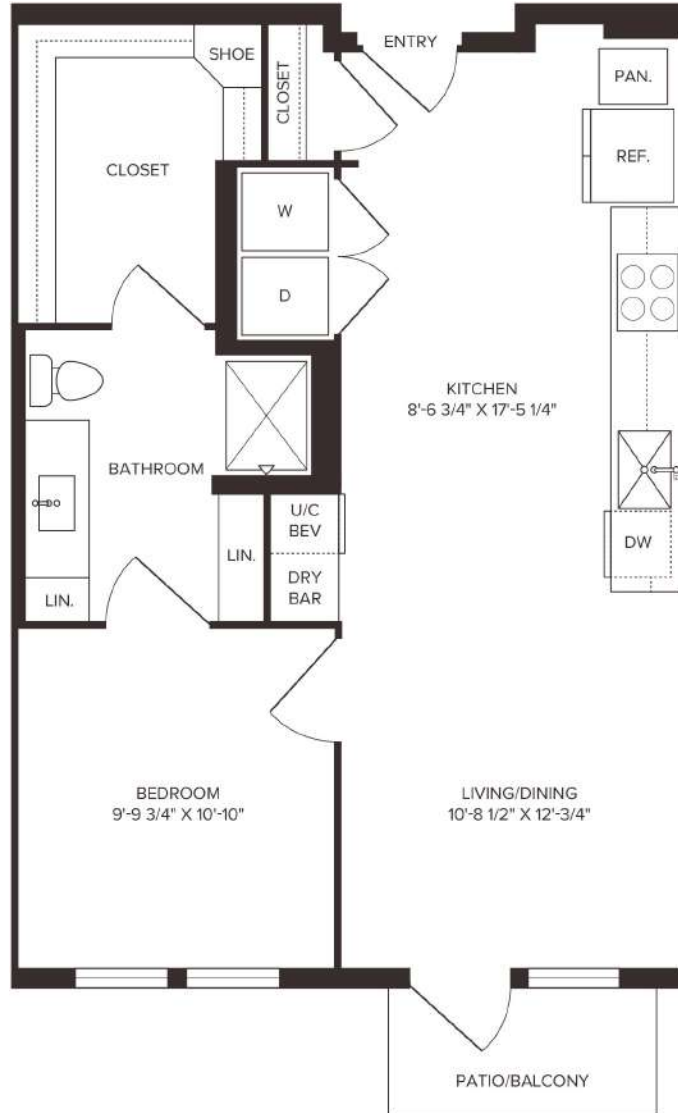

A3.1

1 BED / 1 BATH

677

SQ. FT.

the
Bohème

1207 North Zang Boulevard | Dallas, TX 75203

www.liveatboheme.com

Floor plans are artist's rendering. All dimensions are approximate. Actual product and specifications may vary in dimension or detail. Not all features are available in every apartment. Prices and availability are subject to change. Please see a representative for details.