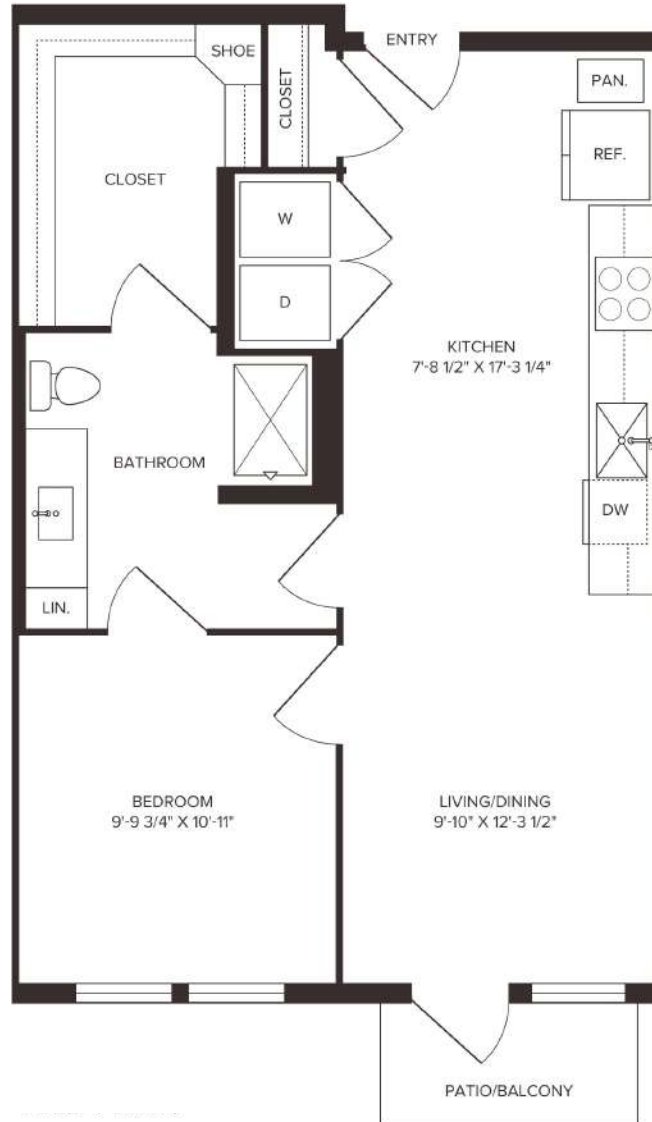

A2.4

1 BED / 1 BATH

660

SQ. FT.

the
Bohème

1207 North Zang Boulevard | Dallas, TX 75203

www.liveatboheme.com

Floor plans are artist's rendering. All dimensions are approximate. Actual product and specifications may vary in dimension or detail. Not all features are available in every apartment. Prices and availability are subject to change. Please see a representative for details.