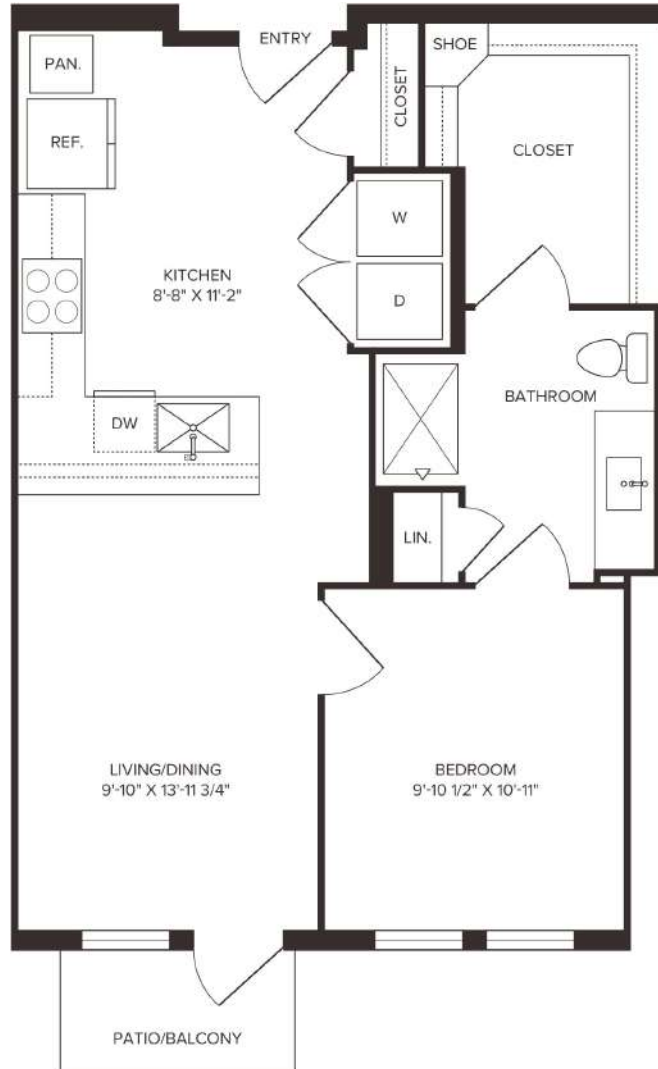

A2.3

1 BED / 1 BATH

649

SQ. FT.

the
Bohème

1207 North Zang Boulevard | Dallas, TX 75203

www.liveatboheme.com

Floor plans are artist's rendering. All dimensions are approximate. Actual product and specifications may vary in dimension or detail. Not all features are available in every apartment. Prices and availability are subject to change. Please see a representative for details.