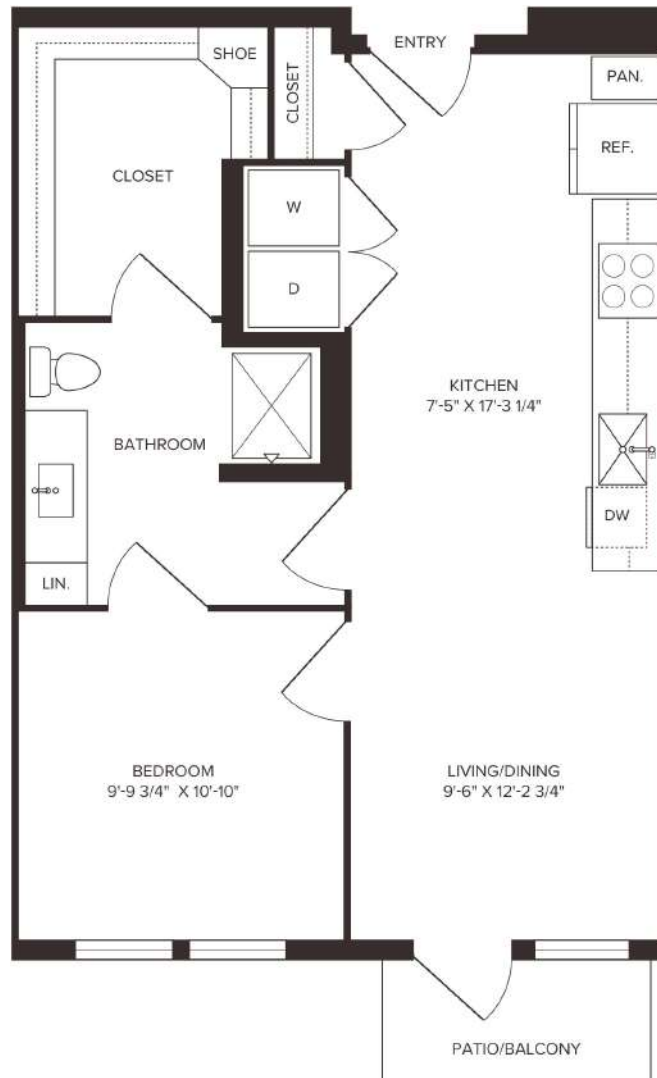

A2.1

1 BED / 1 BATH

640

SQ. FT.

the
Bohème

1207 North Zang Boulevard | Dallas, TX 75203

www.liveatboheme.com

Floor plans are artist's rendering. All dimensions are approximate. Actual product and specifications may vary in dimension or detail. Not all features are available in every apartment. Prices and availability are subject to change. Please see a representative for details.