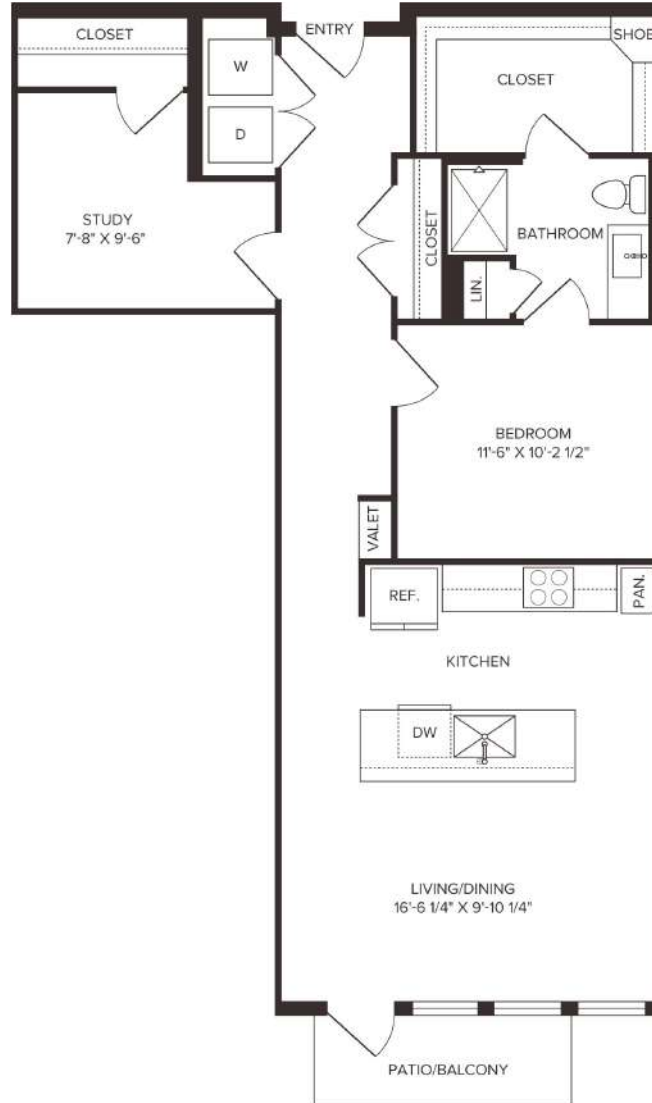

A10

1 BED / 1 BATH

941

SQ. FT.

the
Bohème

1207 North Zang Boulevard | Dallas, TX 75203

www.liveatboheme.com

Floor plans are artist's rendering. All dimensions are approximate. Actual product and specifications may vary in dimension or detail. Not all features are available in every apartment. Prices and availability are subject to change. Please see a representative for details.