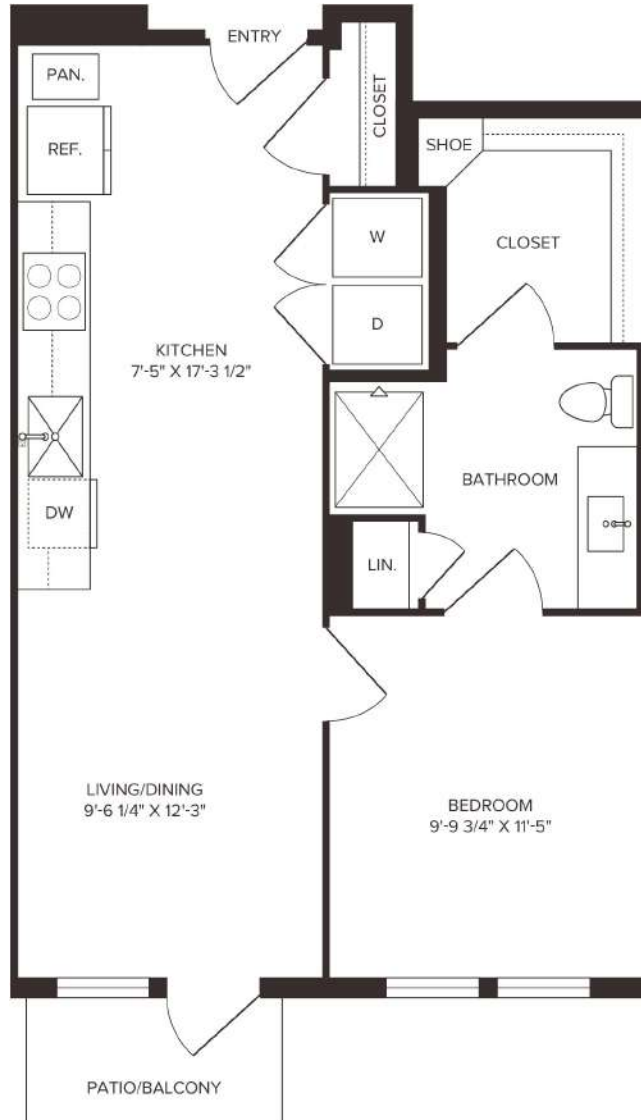

# A1.4

1 BED / 1 BATH

# 617

SQ. FT.

the  
Bohème

1207 North Zang Boulevard | Dallas, TX 75203

[www.liveatboheme.com](http://www.liveatboheme.com)

*Floor plans are artist's rendering. All dimensions are approximate. Actual product and specifications may vary in dimension or detail. Not all features are available in every apartment. Prices and availability are subject to change. Please see a representative for details.*